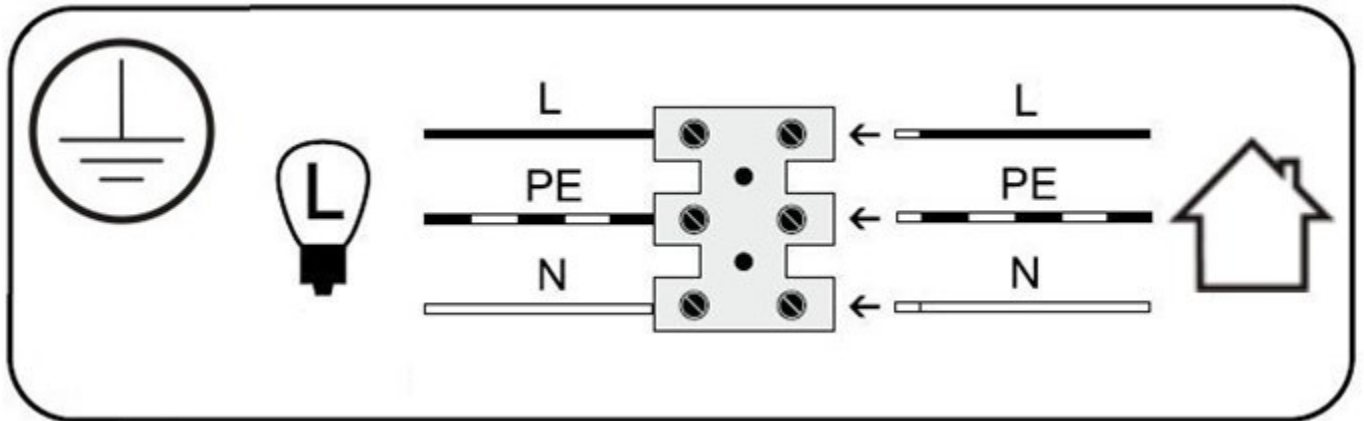

8

9

L

Power wire (phase) black

Protection class I Lamp with protective conductor - symbol

PE

Protective wire (yellow/green)

Symbol for mains connection on the lamp side

N

Neutral wire (blue)

Symbol for connection to the mains from the side of the house

IN CASE OF PROBLEMS OR QUESTIONS

mail: biuro@kaspacom.pl