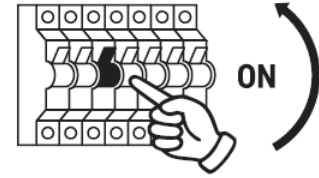

8

9

L

Power wire (phase) black

Protection class I Lamp with protective conductor - symbol

PE

Protective wire (yellow/green)

Symbol for mains connection on the lamp side

N

Neutral wire (blue)

Symbol for connection to the mains from the side of the house

IN CASE OF PROBLEMS OR QUESTIONS

mail: biuro@kaspacom.pl