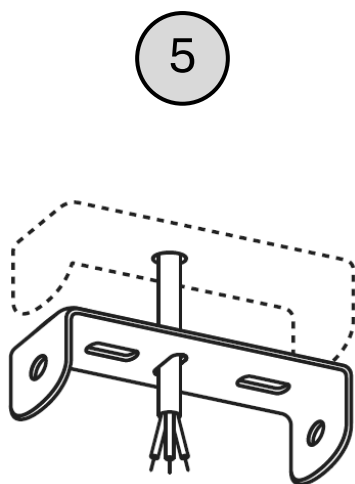

MANUAL

TOOLS NEEDED

MAX 9W LED E14  8x

1-2

8

9

L

Power wire (phase) black

Protection class I Lamp with protective conductor - symbol

PE

Protective wire (yellow/green)

Symbol for mains connection on the lamp side

N

Neutral wire (blue)

Symbol for connection to the mains from the side of the house