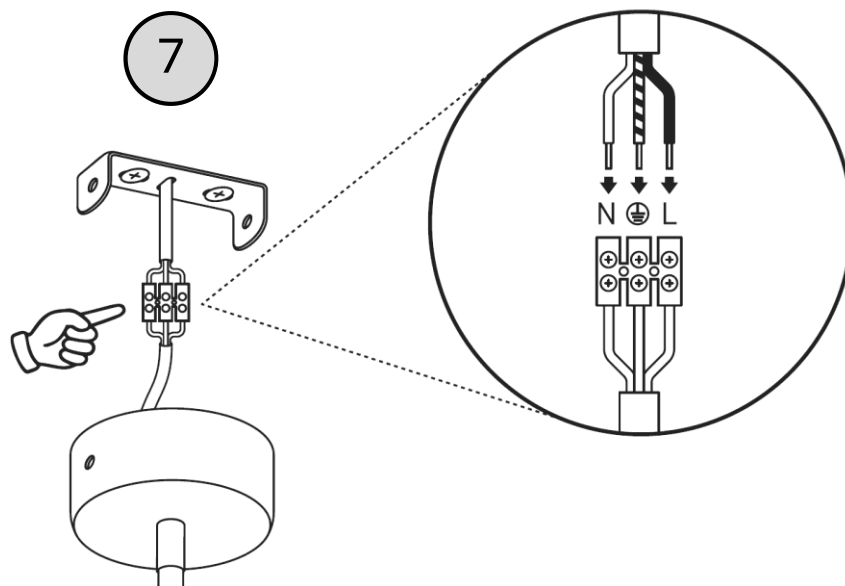

MANUAL

TOOLS NEEDED

MAX 9W LED E14  8x

1-2

8

9

L

Power wire (phase) black

Protection class I Lamp with protective conductor - symbol

PE

Protective wire (yellow/green)

Symbol for mains connection on the lamp side

N

Neutral wire (blue)

Symbol for connection to the mains from the side of the house