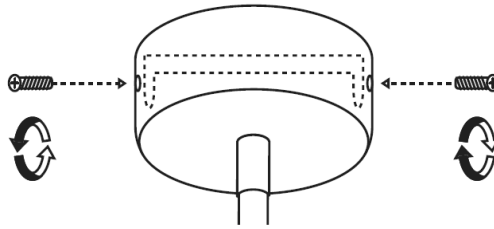

MANUAL

TOOLS NEEDED

MAX 9W LED E14  8x

1-2

8

9

L

Power wire (phase) black

Protection class I Lamp with protective conductor - symbol

PE

Protective wire (yellow/green)

Symbol for mains connection on the lamp side

N

Neutral wire (blue)

Symbol for connection to the mains from the side of the house