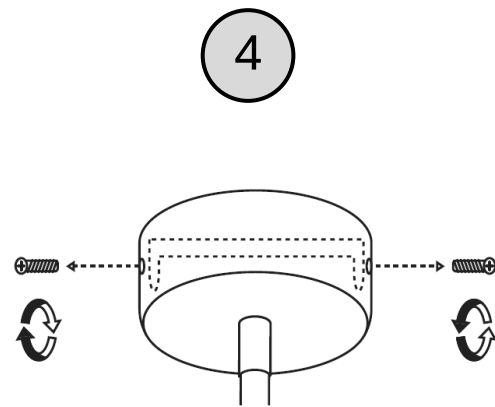

MANUAL

TOOLS NEEDED

MAX 9W LED E14  8x

1-2

8

9

L

Power wire (phase) black

Protection class I Lamp with protective conductor - symbol

PE

Protective wire (yellow/green)

Symbol for mains connection on the lamp side

N

Neutral wire (blue)

Symbol for connection to the mains from the side of the house