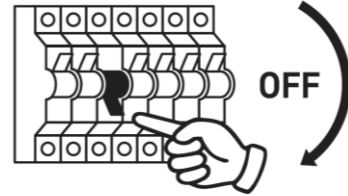

MAX 25W LED E27 1 x