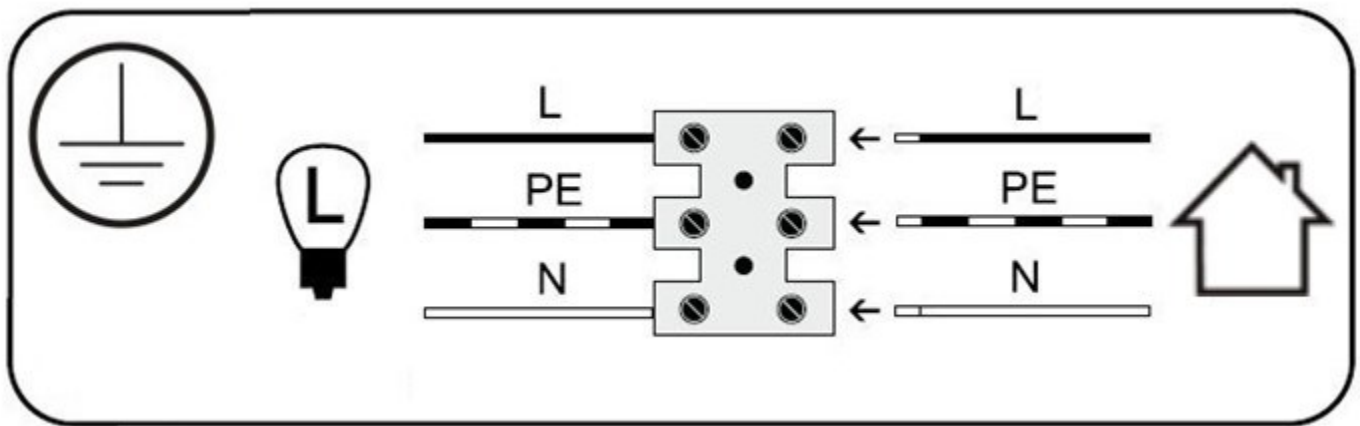

LONGIS I KINKIET

INSTRUCTION

MANUAL

TOOLS NEEDED

MAX 25W LED E27 1 x

L

Power wire (phase) black

Protection class I Lamp with protective conductor - symbol

PE

Protective wire (yellow/green)

Symbol for mains connection on the lamp side

N

Neutral wire (blue)

Symbol for connection to the mains from the side of the house

IN CASE OF PROBLEMS OR QUESTIONS

mail: biuro@kaspacom.pl