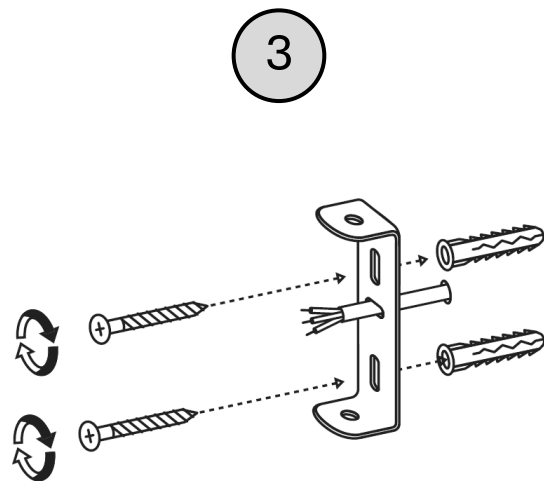

LONGIS I KINKIET

INSTRUCTION

MANUAL

TOOLS NEEDED

MAX 25W LED E27 1 x

L

Power wire (phase) black

Protection class I Lamp with protective conductor - symbol

PE

Protective wire (yellow/green)

Symbol for mains connection on the lamp side

N

Neutral wire (blue)

Symbol for connection to the mains from the side of the house

IN CASE OF PROBLEMS OR QUESTIONS

mail: biuro@kaspacom.pl