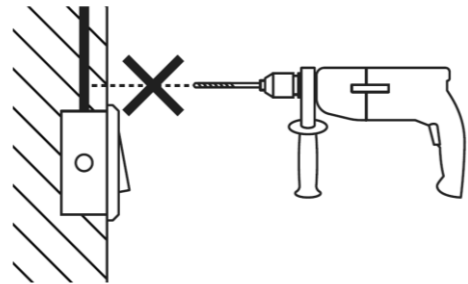

INSTRUCTION

MANUAL

TOOLS NEEDED

1 x

MAX 25W LED E27 1 x

1

2

3