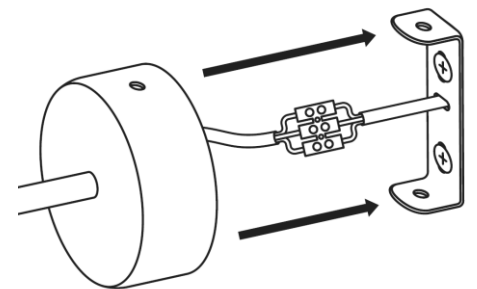

4

5

6

7

8

L

Power wire (phase) black

Protection class I Lamp with protective conductor - symbol

PE

Protective wire (yellow/green)

Symbol for mains connection on the lamp side

N

Neutral wire (blue)

Symbol for connection to the mains from the side of the house

IN CASE OF PROBLEMS OR QUESTIONS

mail: biuro@kasper.com.pl