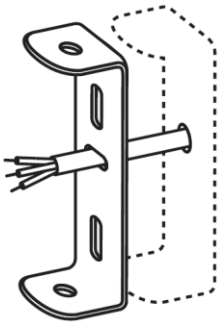

INSTRUCTION

MANUAL

TOOLS NEEDED

1 x

MAX 25W LED E27 1 x

1

2

3

4

5

6

7

8

L

Power wire (phase) black

Protection class I Lamp with protective conductor - symbol