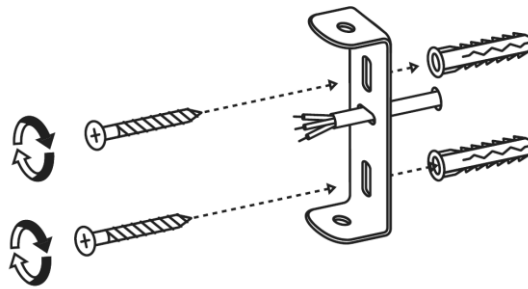

INSTRUCTION

MANUAL

TOOLS NEEDED

1 x

MAX 25W LED E27 1 x

1

2

3

4

5

6

7

8

L

Power wire (phase) black

Protection class I Lamp with protective conductor - symbol