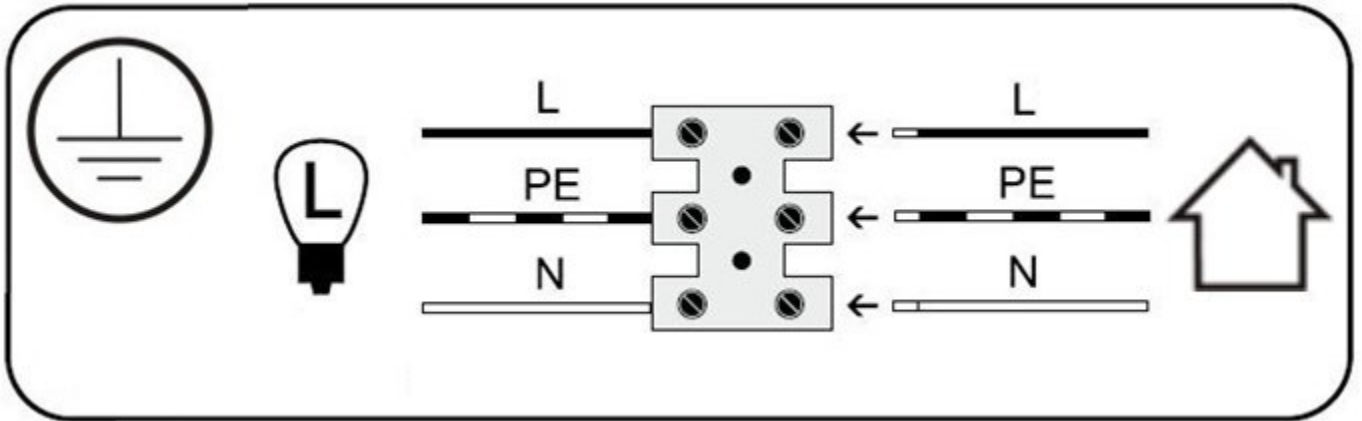

4

5

6

7

8

L

Power wire (phase) black

Protection class I Lamp with protective conductor - symbol

PE

Protective wire (yellow/green)

Symbol for mains connection on the lamp side

N

Neutral wire (blue)

Symbol for connection to the mains from the side of the house

IN CASE OF PROBLEMS OR QUESTIONS

mail: biuro@kasper.com.pl