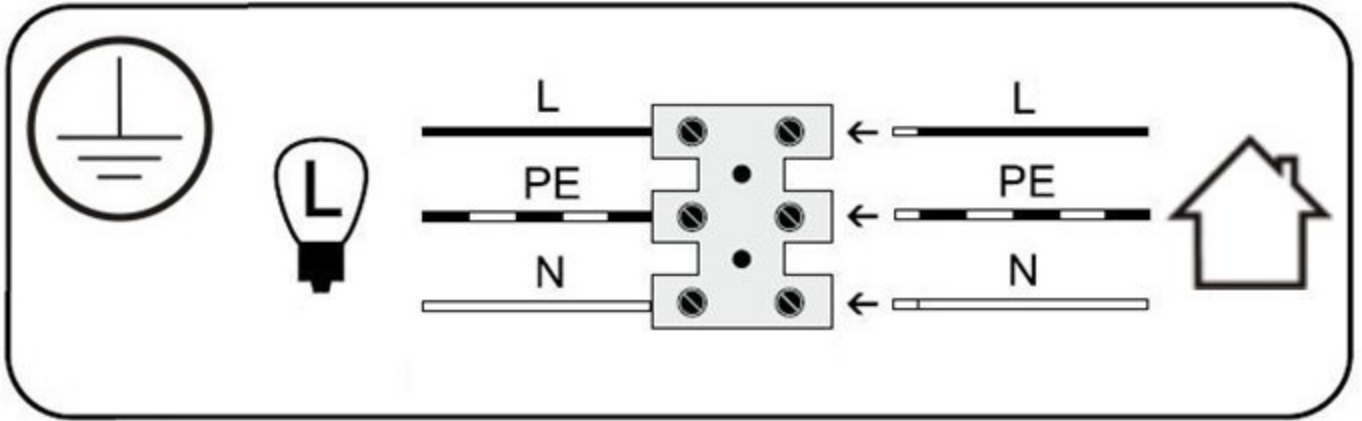

L

Power wire (phase) black

Protection class I Lamp with protective conductor - symbol

PE

Protective wire (yellow/green)

Symbol for mains connection on the lamp side

N

Neutral wire (blue)

Symbol for connection to the mains from the side of the house

IN CASE OF PROBLEMS OR QUESTIONS

mail: biuro@kaspacom.pl