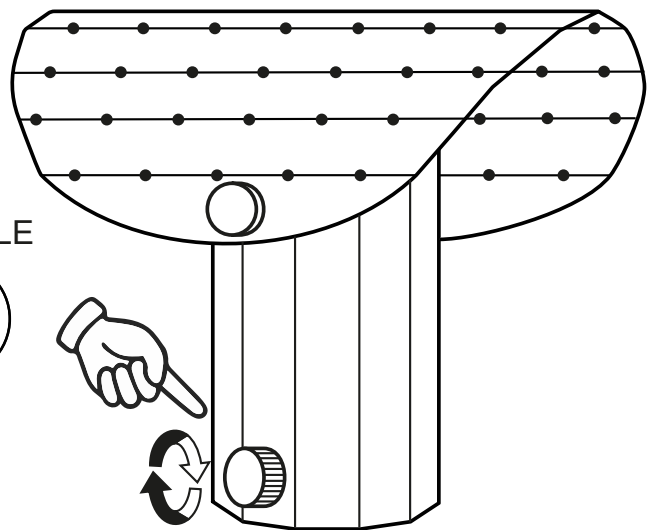

MAX 25W LED E27

1 x

1

2

DIMMABLE

IN CASE OF PROBLEMS OR QUESTIONS

mail: biuro@kaspacom.pl