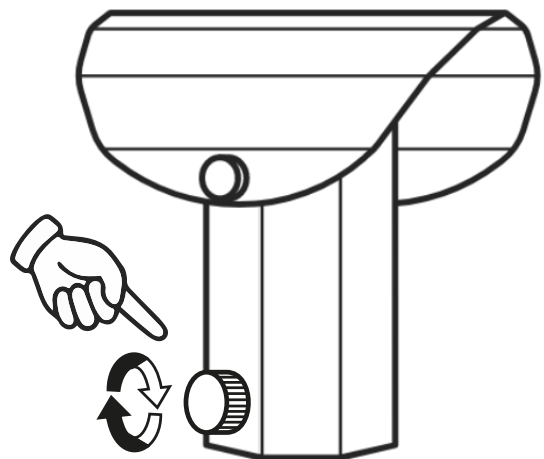

INSTRUCTION

MANUAL

MAX 9W LED GU10 1 ×

1 ×

1

2

DIMMABLE

IN CASE OF PROBLEMS OR QUESTIONS