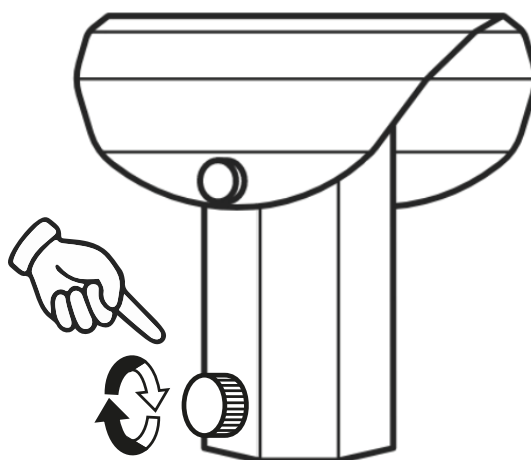

INSTRUCTION

MANUAL

MAX 9W LED GU10 1 ×

1 ×

1

2

DIMMABLE

IN CASE OF PROBLEMS OR QUESTIONS