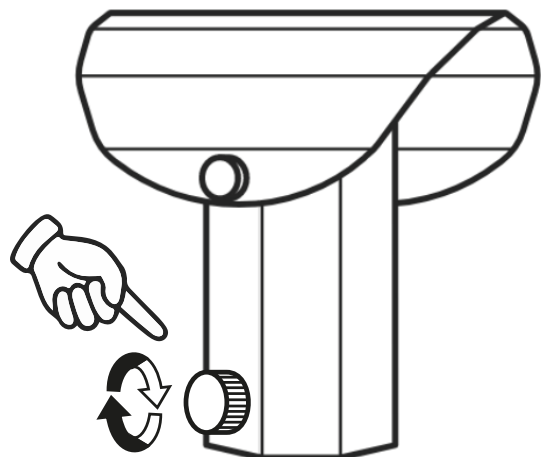

MAX 9W LED GU10 1 ×

1 ×

1

2

DIMMABLE

IN CASE OF PROBLEMS OR QUESTIONS

mail: biuro@kaspacom.pl