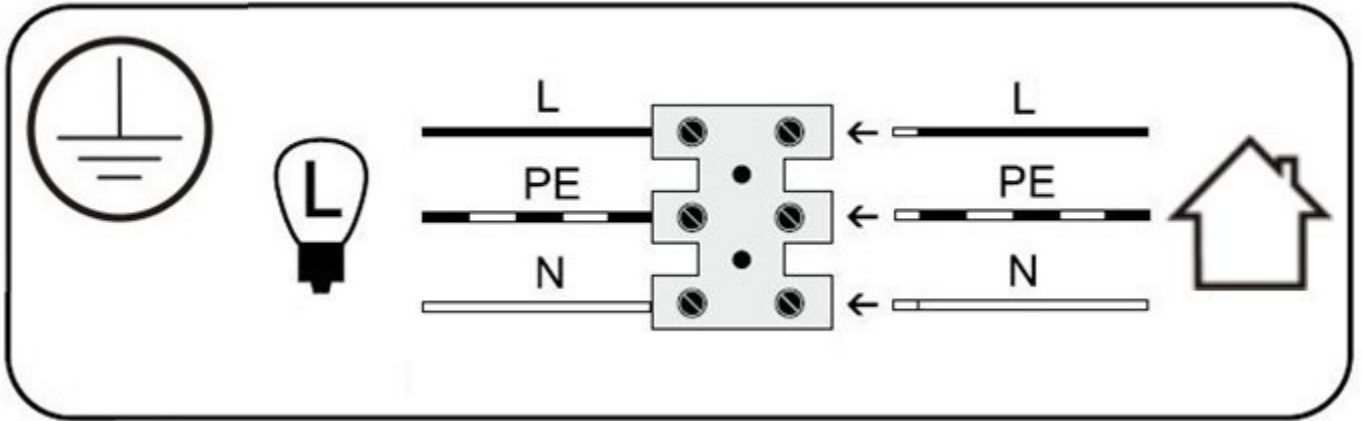

L

Power wire (phase) black

Protection class I Lamp with protective conductor - symbol

PE

Protective wire (yellow/green)

Symbol for mains connection on the lamp side

N

Neutral wire (blue)

Symbol for connection to the mains from the side of the house

IN CASE OF PROBLEMS OR QUESTIONS

mail: biuro@kaspacom.pl