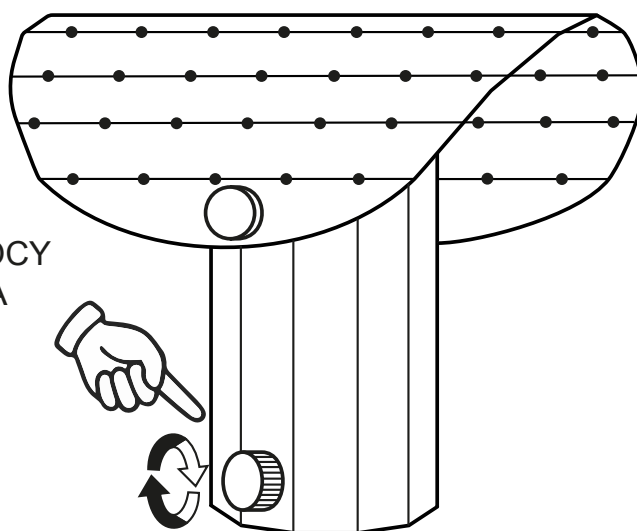

ZMIANA MOCY
ŚWIATŁA