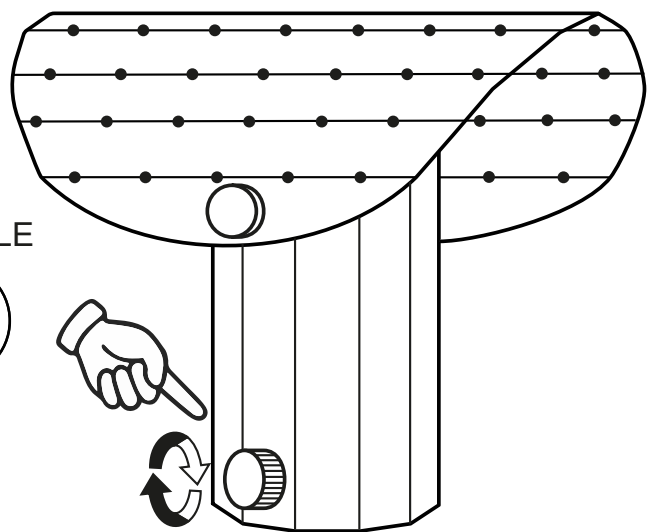

MAX 9W LED GU10 1 ×

1 ×

1

2

DIMMABLE

IN CASE OF PROBLEMS OR QUESTIONS

mail: biuro@kaspa.com.pl