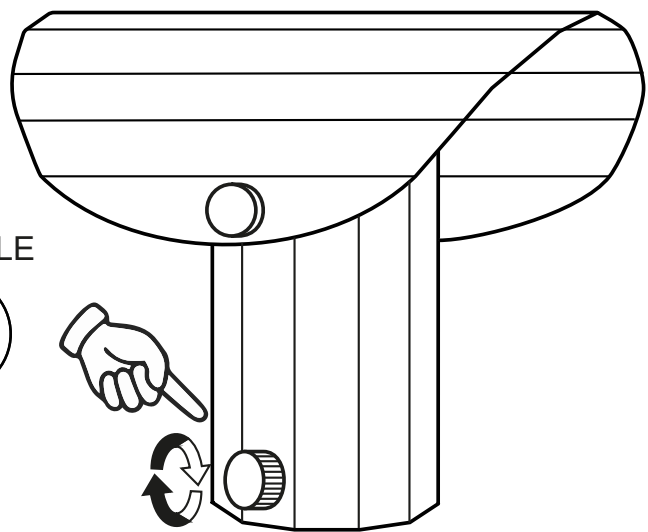

INSTRUCTION

MANUAL

MAX 9W LED GU10

1 ×

1

2

DIMMABLE

IN CASE OF PROBLEMS OR QUESTIONS