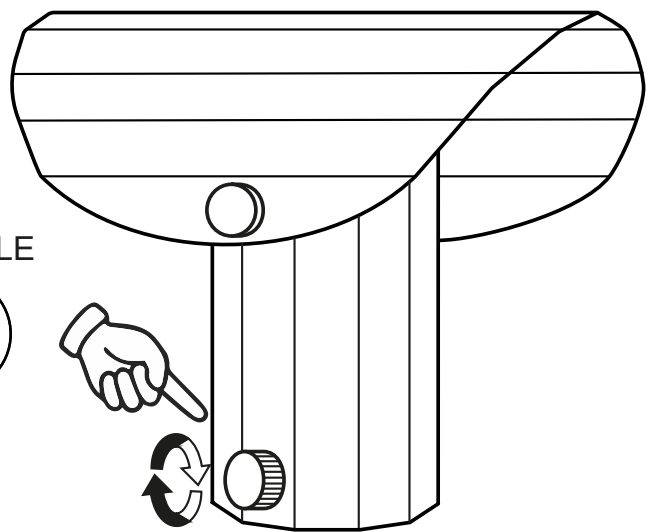

INSTRUCTION

MANUAL

MAX 9W LED GU10

1 x

1

2

DIMMABLE

IN CASE OF PROBLEMS OR QUESTIONS